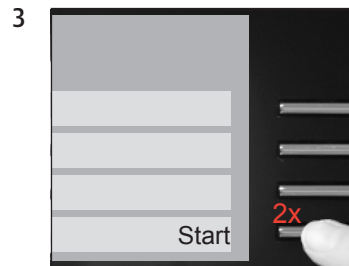

»Maintenance status (1/5)«