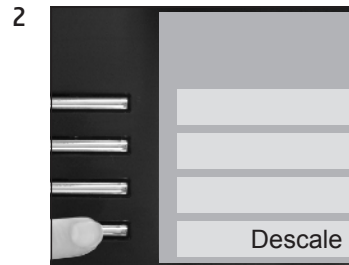

»Maintenance status (1/5)«