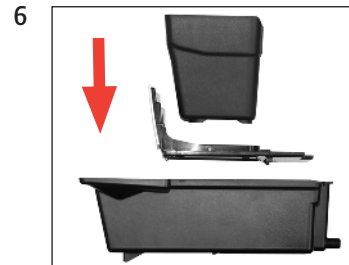

»Empty drip tray.«