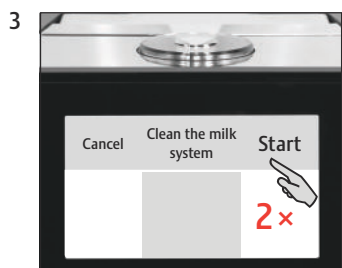

GIGA X8c/X8

Cleaning the milk system

Equipment required:
Milk system cleaner
1000 ml bottle (Art. 62536)

⚠
These short instructions do not replace the 'GIGA X8c/X8 Instructions for Use'. Make sure you read and observe the safety information and warnings first in order to avoid hazards.

'Display'

Precondition: 'Clean the milk system'

'Clean the milk system'

'Milk system cleaner' / 'Connect the milk tube'

'Milk system is being cleaned'

'Milk system cleaning complete'